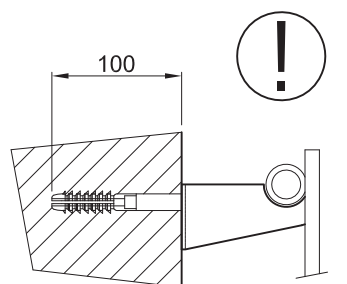

# Watt Lamell, WRL - Dubbel

H/L [mm]	A [mm]	B [mm]	C [mm]	D [mm]
1800/300	90	1779	60	19
1800/480	180	1779	60	1
1800/600	252	1779	48	1

08/17 800340467

# Watt Lamell, WRL - Enkel

H/L [mm]	A [mm]	B [mm]	C [mm]	D [mm]
1800/300	90	1779	60	19
1800/480	180	1779	60	1
1800/600	252	1779	48	1