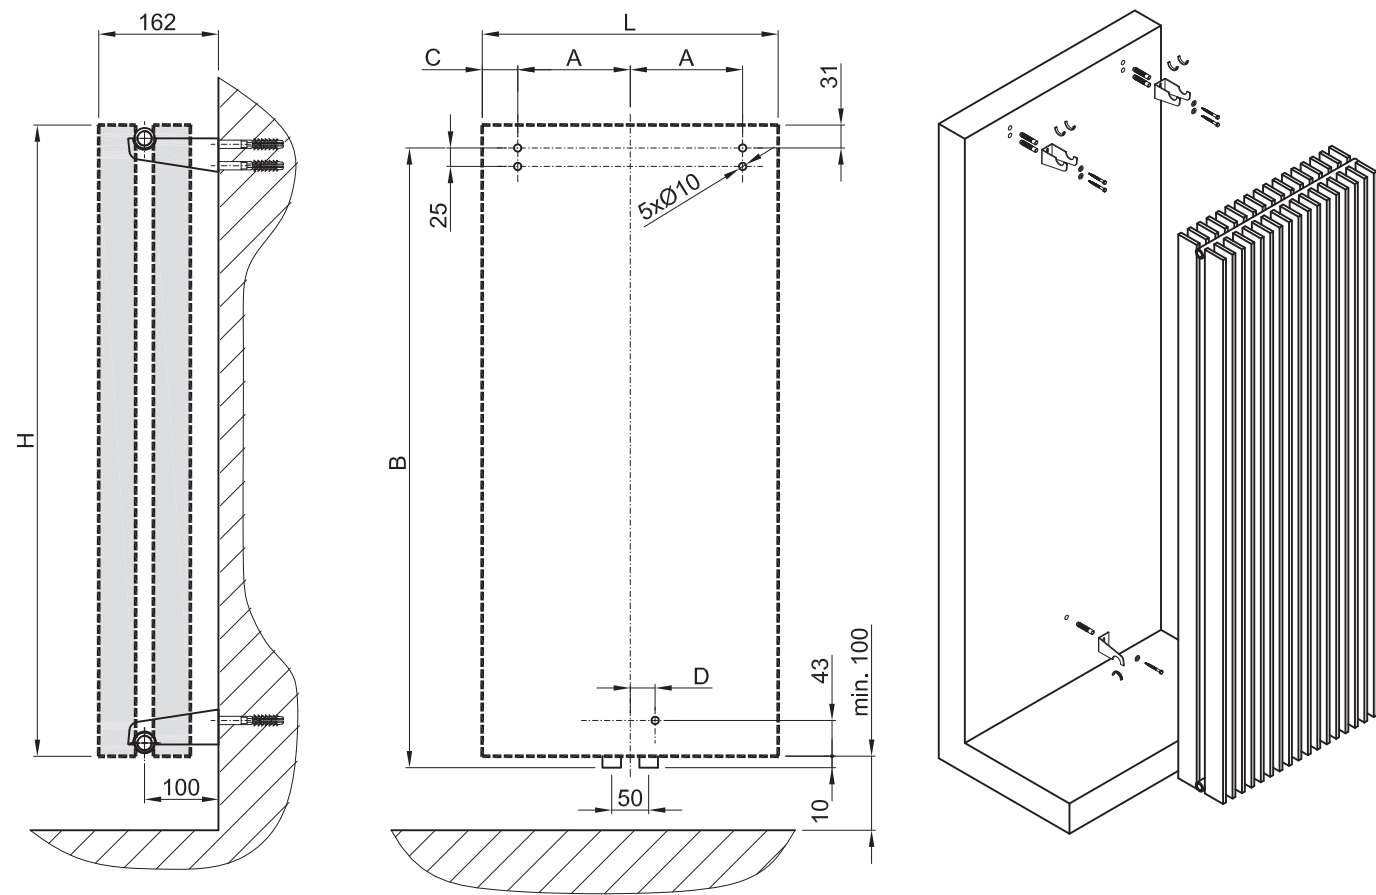

# Watt Lamell, WRL - Dubbel

H/L [mm]	A [mm]	B [mm]	C [mm]	D [mm]
1800/300	90	1779	60	19
1800/480	180	1779	60	1
1800/600	252	1779	48	1

08/17 800340467

# Watt Lamell, WRL - Enkel

H/L [mm]	A [mm]	B [mm]	C [mm]	D [mm]
1800/300	90	1779	60	19
1800/480	180	1779	60	1
1800/600	252	1779	48	1