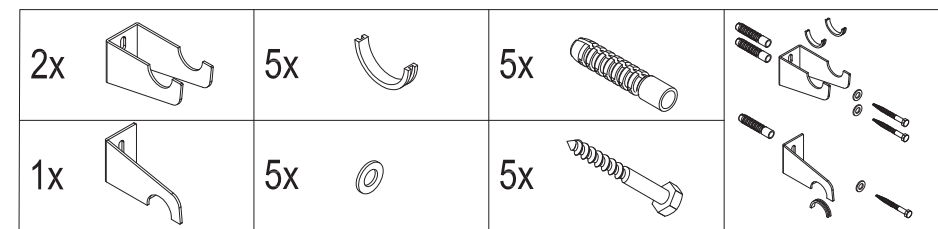

# Watt Lamell, WRL - Dubbel

H/L [mm]	A [mm]	B [mm]	C [mm]	D [mm]
1800/300	90	1779	60	19
1800/480	180	1779	60	1
1800/600	252	1779	48	1

08/17 800340467

# Watt Lamell, WRL - Enkel

H/L [mm]	A [mm]	B [mm]	C [mm]	D [mm]
1800/300	90	1779	60	19
1800/480	180	1779	60	1
1800/600	252	1779	48	1