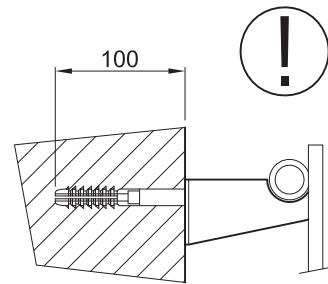

# Watt Lamell, WRL - Dubbel

H/L [mm]	A [mm]	B [mm]	C [mm]	D [mm]
1800/300	90	1779	60	19
1800/480	180	1779	60	1
1800/600	252	1779	48	1

08/17 800340467

# Watt Lamell, WRL - Enkel

H/L [mm]	A [mm]	B [mm]	C [mm]	D [mm]
1800/300	90	1779	60	19
1800/480	180	1779	60	1
1800/600	252	1779	48	1