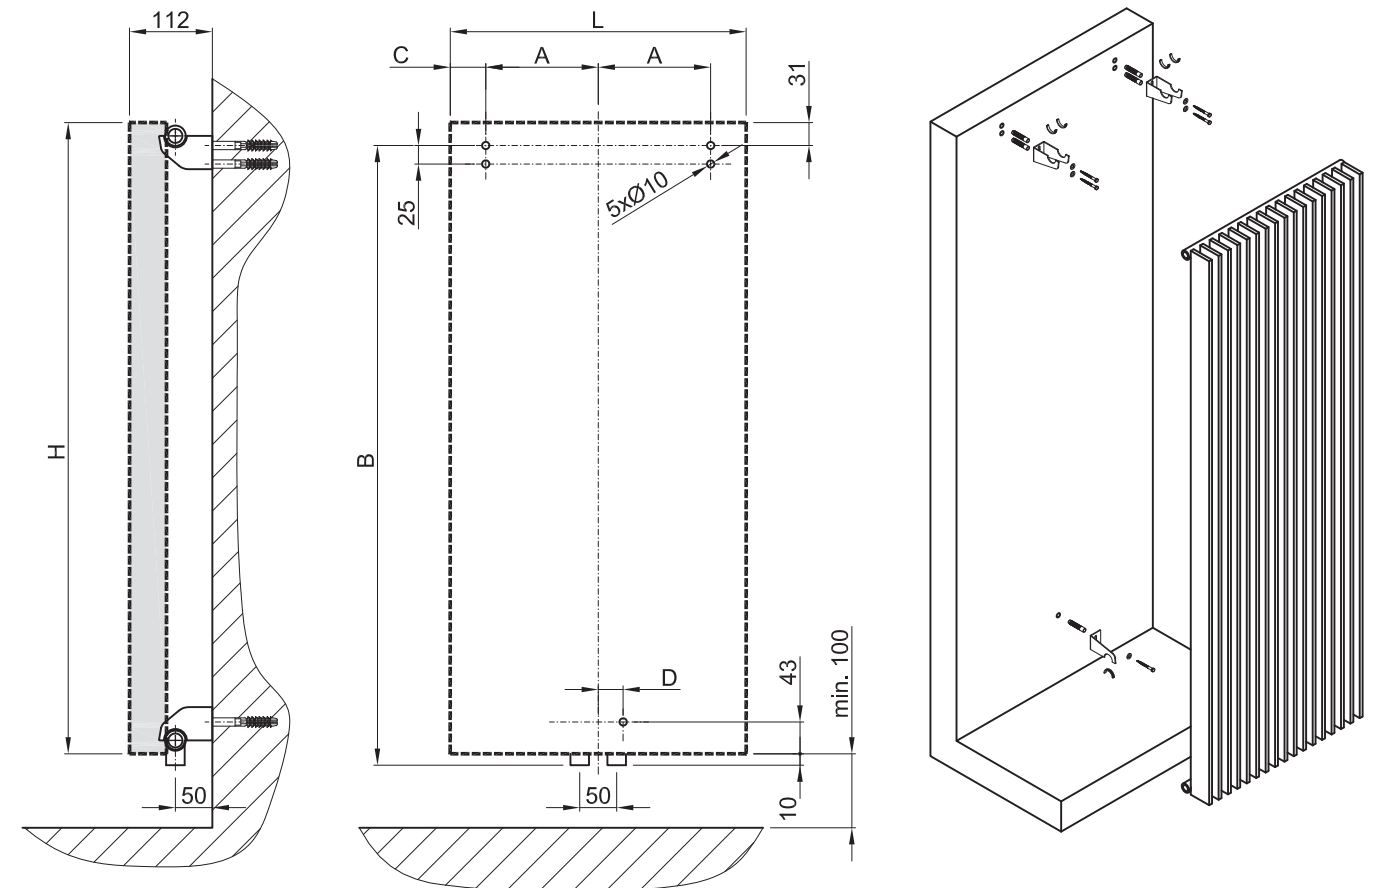

# Watt Lamell, WRL - Dubbel

H/L [mm]	A [mm]	B [mm]	C [mm]	D [mm]
1800/300	90	1779	60	19
1800/480	180	1779	60	1
1800/600	252	1779	48	1

08/17 800340467

# Watt Lamell, WRL - Enkel

H/L [mm]	A [mm]	B [mm]	C [mm]	D [mm]
1800/300	90	1779	60	19
1800/480	180	1779	60	1
1800/600	252	1779	48	1