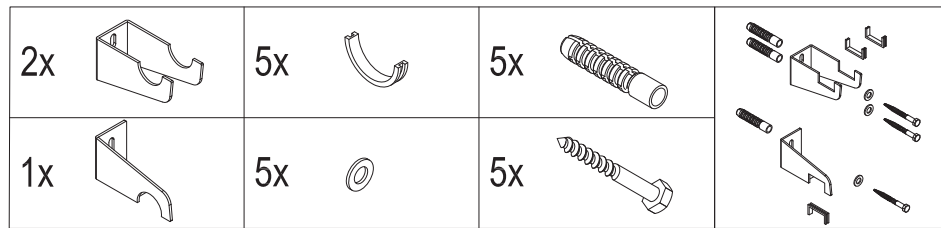

# Watt Lamell, WRL - Dubbel

H/L [mm]	A [mm]	B [mm]	C [mm]	D [mm]
1800/300	90	1779	60	19
1800/480	180	1779	60	1
1800/600	252	1779	48	1

08/17 800340467

# Watt Lamell, WRL - Enkel

H/L [mm]	A [mm]	B [mm]	C [mm]	D [mm]
1800/300	90	1779	60	19
1800/480	180	1779	60	1
1800/600	252	1779	48	1